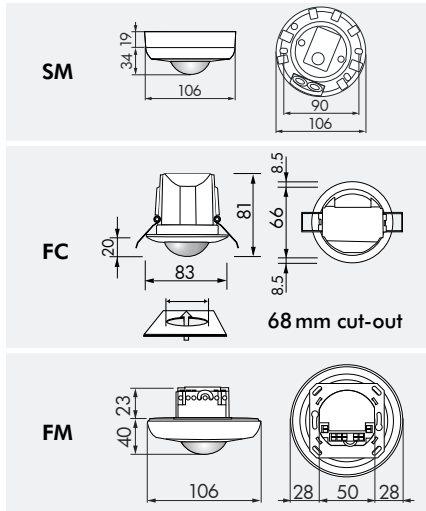

**LUXOMAT® PD3N-1C-SM/-FC/-FM**

Remote controllable

SM

**NEW!**

FC

FM

**TECHNICAL DATA**

- 230V~ ±10%
- 360°
- across Ø 10.00 m  
towards Ø 6.00 m
- SM = IP44; FC = IP23;  
FM = IP20 / Class II / CE
- SM** Ø 106 x H 53 mm  
**FC** Ø 83 x H 81 mm  
**FM** Ø 106 x H 63 mm
- 25°C to +50°C
- Housing UV- and shock-resistant Polycarbonate
- IR-PD3N, IR-PD-Mini
- Channel 1 (Control the lighting)**
- 2300 W, cosφ = 1;  
1150 VA, cosφ = 0.5
- 15 sec. - 30 min. or impulse
- 10 - 2000 Lux

**PRODUCT INFORMATION**

- Remote controllable ceiling-mounted motion detectors LUXOMAT® PD3N-1C in surface-mount, ceiling-mount and flush-mount version with circular detection area
- One channel to switch the lighting
- Switching for all types of light fixtures by high performance relay
- Optical system, designed for highest sensitivity
- Serial impulse function (gong)
- **Typical applications:** monitoring of smaller areas like stairwells, private garages, galleries, wash rooms