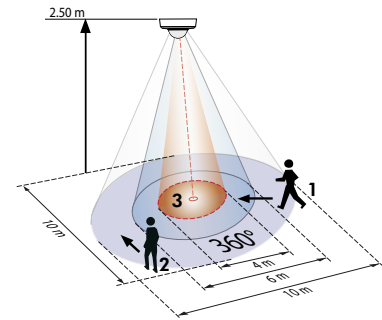

- 1 ■ Walking towards
- 2 ■ Walking across
- 3 ■ Smaller movements

ACCESSORY (OPTIONAL)

(to order separately)

(to order separately)

Description	Colour	Part number
PD3N-1C-SM	white	92190
PD3N-1C-FC	white	92196
PD3N-1C-FM	white	92186
Accessory (optional)		
LUXOMAT® IR-PD3N	grey	92105
LUXOMAT® IR-PD-Mini	grey	92159
Wire basket BSK	white	92199