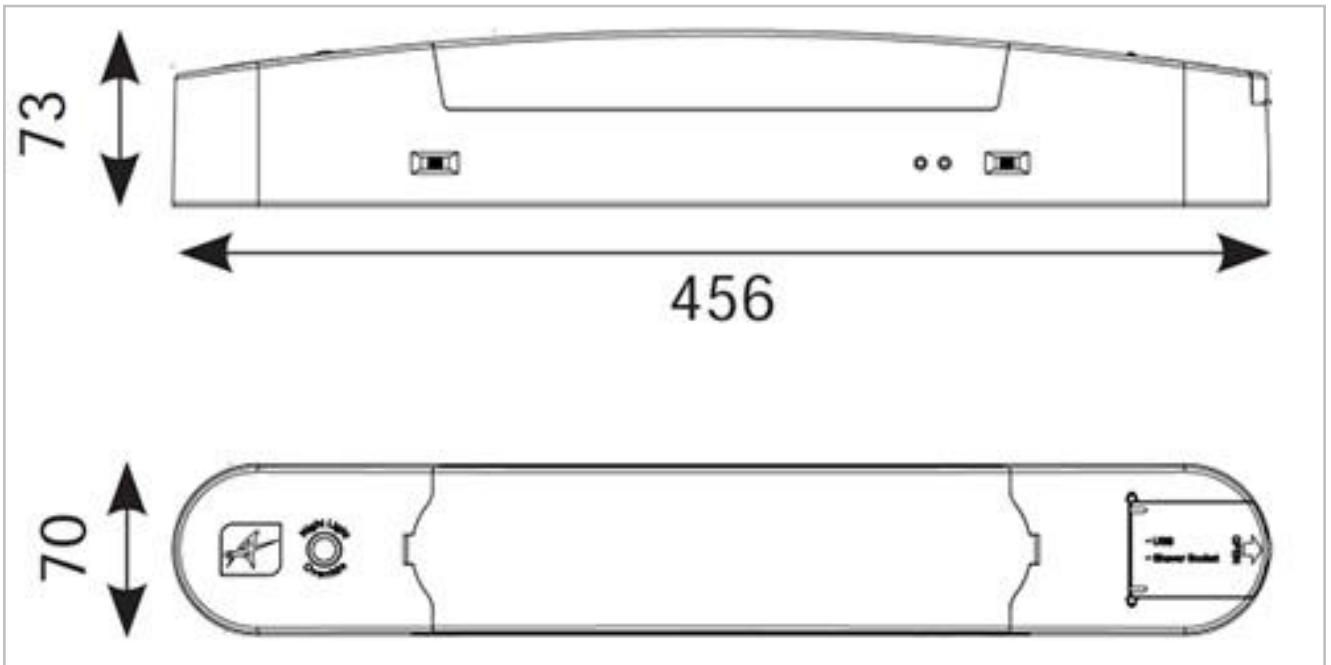

APLEDDVRL

Features

- Ultra-slim unobtrusive modern design.
- Directional light output provides optimum facial illumination.
- All switches SELV rated for ultimate safety.
- Night light function with four minute timed override switch for full power output.
- Only 1.8W power consumption in night light mode.
- Optional wiring facility for remote bedside operation of night light function.
- USB 2A charge port.
- 110/230V selectable shaver output and isolating transformer.
- LED lifespan L70 50,000 hours.

General Information

Lamp Type	LED
Colour / Finish	White
IP Rating	IP20
Class Protection	1
Internal / External	Internal
Surface / Recessed / Suspended	Surface
Warranty (Years)	2
CE Mark	Yes
Length (mm)	456
Width (mm)	70
Depth (mm)	73

Technical Information

Wattage	8W
Lumens Delivered	436lm
Lm/W	55lm
CRI	Ra 70
CCT	4000K
Input	230V
Hertz	50/60Hz
Operating Temp	0°C to 40°C

Technical Data - ETIM - Ceiling-/wall luminaire (EC002892)

Suitable for wall mounting	Yes
Suitable for suspended mounting	No
Suitable for ceiling mounting	No
Suitable for built-in mounting	No
Suitable for surface mounting	Yes
With light source	Yes
Suitable for number of lamps	1
Colour housing	White
Nominal voltage	230-230 V
Control gear included	Yes
Degree of protection (IP)	IP20
Protection class	I
Suitable for emergency lighting	No
With movement sensor	No
With light sensor	No
Max. system power	8 W
Rated luminous flux acc. IEC 62722-2-1	436 lm
Colour of light	White
Colour temperature	4000-4000 K
Colour rendering index CRI	70-79
Luminaire efficacy	55 lm/W
Width	70 mm
Height/depth	73 mm
Length	456 mm