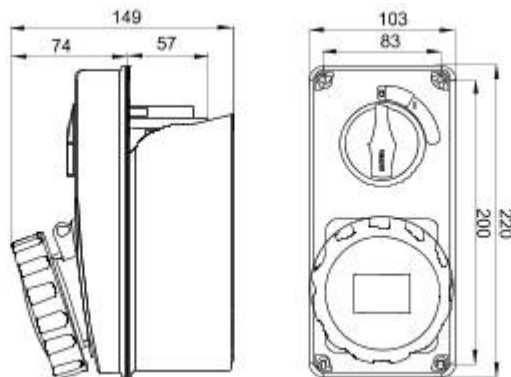

Industrial-type socket-outlets conforming to IEC 309 Standard, with mechanical interlock consisting of a circuit breaker enabling the plug to be connected and disconnected only in the open position, and the switch to close only with the plug inserted. Wide range including models with rotary switch and fuseholder base, AUTOMATIKA with 6kA C characteristic miniature circuit breaker, and version with safety transformer. High application versatility thanks to the possibility of assembly in back-mounting and flush-mounting boxes, and boards of the 68 Q-DIN and Q-MC ranges.

Type	Vertical	Thermo-pressure with ball	125 °C (IB socket) - 80 °C (bottom)
IP degree	IP67	No. of poles	2P+E
Mechanical resistance	IK08	Frequency	50/60 Hz
Operating temperature	-25 +40 °C	Protection	NO (SBF)
With back-mounting box	Yes	Electrocod	2222
Glow wire test	850 °C (IB socket) - 650 °C (bottom)	Colour	Blue
Rated current (A)	16	Reference h	6
Rated voltage	200 - 250 V		

#### DIMENSIONAL

13

#### TECHNICAL SYMBOLOGY

IP

IP67

IK

IK08

GWT

850 °C (IB socket) - 650 °C (bottom)