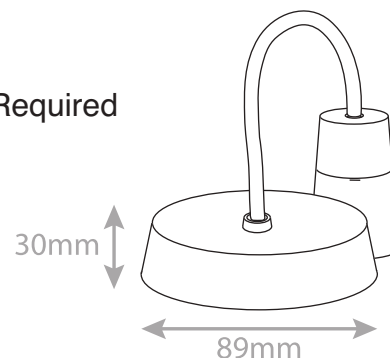

Bayonet Bulb Required

<b>Code</b>	LG1735/FL/6T2
<b>Description</b>	Pre-Wired T2 Ceiling Rose & Lampholder with 6" Flex - Bayonet Fitting - White
<b>Size</b>	89mm diameter x 30mm depth
<b>Rose Thread</b>	84mm Diameter
<b>Max Bulb</b>	100 Watt
<b>Bulb Type</b>	T2 Rated Bayonet fitting
<b>Range</b>	Selectric Square
<b>Colour</b>	White
<b>Material</b>	Bakelite (Rose) Thermoplastic (Pendant)
<b>Included</b>	Instructions
<b>Weight</b>	0.12kg
<b>Inner Carton Quantity</b>	10
<b>Inner Carton Weight</b>	1.2kg
<b>Barcode</b>	5025117917343
<b>Commodity Code</b>	85369085
<b>Standards</b>	BS EN 60598-1 & BS 67
<b>Notes</b>	<ul style="list-style-type: none"> <li>• Traditional style 6" pendant light fitting for use with ceiling lamp shades</li> </ul>