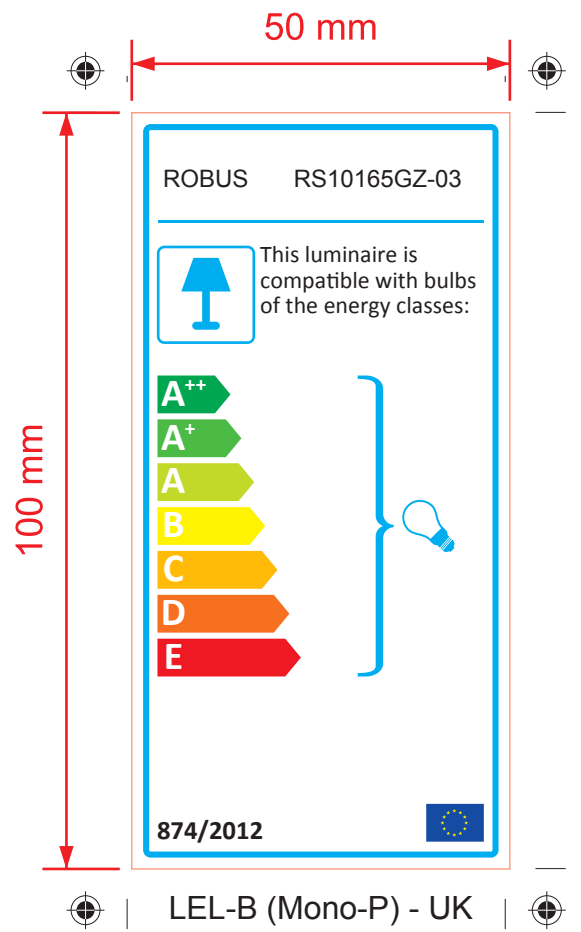

LEL-B (Mono-L) - UK
50mm x 100mm

LEL-B (Mono-P) - UK
100mm x 50mm