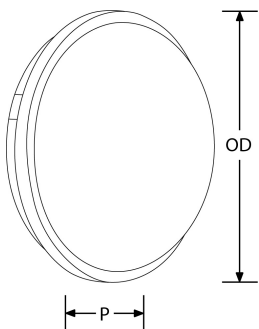

**Product Description:** Utilite™ 15W Polycarbonate IP65 Round Utility Bulkhead

Utilite™ is a powerful yet energy efficient alternative to standard bulkhead utility luminaires. Designed specifically for LED technology, their impact resistant polycarbonate housing provides a tough exterior making them ideal for all basic industrial, commercial and residential installations.

## Product Features:

- IP65 rated polycarbonate white housing
- Wall or ceiling mountable with 20mm knockouts
- Interchangeable bezel options available (sold separately)
- 1.5kV surge protection
- Integrated driver for slim profile
- Available in a range of sizes and shapes
- Impact resistant - IK06 rating
- 3 year warranty

## Product Specs:

Input Voltage	220~240V AC	Input Frequency	50/60HZ
Power Factor	0.5	IP Rating	IP65
Lifetime L70 (hrs)	25000	IK Rating	IK06
Lamp Base	None	Overall Diameter (mm)	167
Weight (Kg)	0.256	Projection (mm)	62
Height (mm)	62	Product Type	Bulkheads
Operating Temp. (Min) °C	-20°C	Operating Temp. (Max) °C	40°C