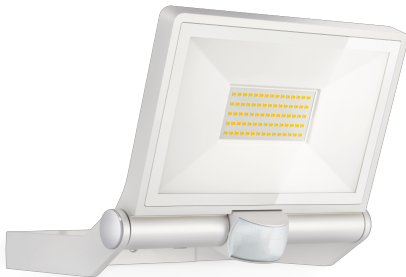

Sensor-switched LED floodlight

XLED ONE XL S

white

EAN 4007841 065270

Article number 065270

LED

long life LED
50.000 h

3000 K

3000K
warm-white

infrared sensor
180°

max. 12 m

IP44

Sensor 180°
vertical

Panel 180° vertical

2 - 2000 lux

8 sec - 35 min

indoor/outdoor
light

Function description

Powerful illumination. Effective protection. The XLED ONE XL S wall and ceiling spot can be tilted through 180° and illuminates its surroundings with day-bright light. In numbers: 3000 K and 4200 lm from 42,6 W. With infrared sensor, 180° angle of coverage, 12 m reach, twilight setting (2-2000 lux) as well as time setting (8 s to 35 min). Protection class: IP44.

Technical specifications

Dimensions (L x W x H)	222 x 259 x 215 mm
With lamp	Yes, STEINEL LED system
With motion detector	Yes
Manufacturer's Warranty	3 years
Settings via	Potentiometers
Version	white
PU1, EAN	4007841065270
Application, place	Outdoors
Application, room	outdoors, courtyard & driveway
Installation site	wall, ceiling
Installation	Wall, Ceiling, Surface wiring
Impact resistance	IK03
IP-rating	IP44
Protection class	I
Ambient temperature	-20 – 40 °C
Housing material	Aluminium
Mains power supply	220 – 240 V / 50 – 60 Hz
Output	25 - 50 W
Mounting height max.	3,00 m
Sneak-by guard	No