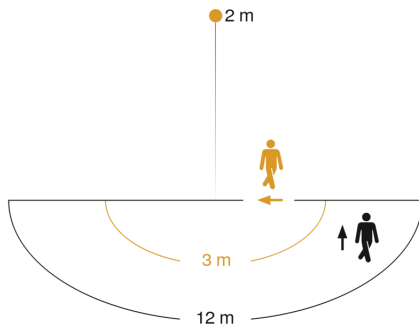

indoor/outdoor
light

Function description

Powerful illumination. Effective protection. The XLED ONE XL S wall and ceiling spot can be tilted through 180° and illuminates its surroundings with day-bright light. In numbers: 3000 K and 4200 lm from 42,6 W. With infrared sensor, 180° angle of coverage, 12 m reach, twilight setting (2-2000 lux) as well as time setting (8 s to 35 min). Protection class: IP44.

Technical specifications

Dimensions (L x W x H)	222 x 259 x 215 mm
With lamp	Yes, STEINEL LED system
With motion detector	Yes
Manufacturer's Warranty	3 years
Settings via	Potentiometers
Version	white
PU1, EAN	4007841065270
Application, place	Outdoors
Application, room	outdoors, courtyard & driveway
Installation site	wall, ceiling
Installation	Wall, Ceiling, Surface wiring
Impact resistance	IK03
IP-rating	IP44
Protection class	I
Ambient temperature	-20 – 40 °C
Housing material	Aluminium
Mains power supply	220 – 240 V / 50 – 60 Hz
Output	25 - 50 W
Mounting height max.	3,00 m
Sneak-by guard	No

Capability of masking out individual segments	Yes
Electronic scalability	No
Mechanical scalability	No
Reach, radial	r = 3 m (14 m ²)
Reach, tangential	r = 12 m (226 m ²)
Photo-cell controller	Yes
Luminous flux total product	4200 lm
Measured luminous flux (360°)	4200 lm
Total product efficiency	99 lm/W
Colour temperature	3000 K
Colour variation LED	SDCM3
Colour Rendering Index	80-89
Lamp	LED cannot be replaced
LED life expectancy (max. °C)	50000 h
Service life LED L70B50 (25°)	> 36000 h
Drop in luminous flux in accordance with LM80	L70B10
LED cooling system	Passive Thermo Control
Twilight setting	2 – 2000 lx
Time setting	8 s – 35 Min.
Basic light level function	No

Detection Zone

Dimension Drawing

Mögliche Montagehöhe: 1,80 m – 3,00 m

Orange: radial

Schwarz: tangential