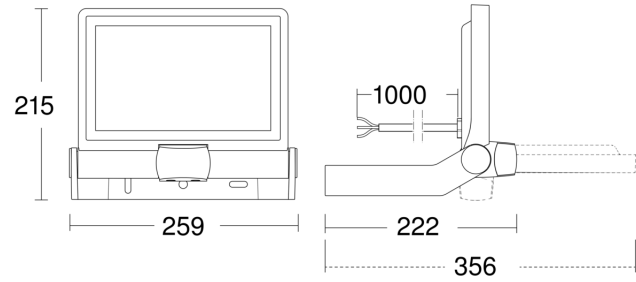

Technical specifications

Dimensions (L x W x H)	222 x 259 x 215 mm
With lamp	Yes, STEINEL LED system
With motion detector	Yes
Manufacturer's Warranty	3 years
Settings via	Potentiometers
Version	white
PU1, EAN	4007841065270
Application, place	Outdoors
Application, room	outdoors, courtyard & driveway
Installation site	wall, ceiling
Installation	Wall, Ceiling, Surface wiring
Impact resistance	IK03
IP-rating	IP44
Protection class	I
Ambient temperature	-20 – 40 °C
Housing material	Aluminium
Mains power supply	220 – 240 V / 50 – 60 Hz
Output	25 - 50 W
Mounting height max.	3,00 m
Sneak-by guard	No

Capability of masking out individual segments	Yes
Electronic scalability	No
Mechanical scalability	No
Reach, radial	r = 3 m (14 m ²)
Reach, tangential	r = 12 m (226 m ²)
Photo-cell controller	Yes
Luminous flux total product	4200 lm
Measured luminous flux (360°)	4200 lm
Total product efficiency	99 lm/W
Colour temperature	3000 K
Colour variation LED	SDCM3
Colour Rendering Index	80-89
Lamp	LED cannot be replaced
LED life expectancy (max. °C)	50000 h
Service life LED L70B50 (25°)	> 36000 h
Drop in luminous flux in accordance with LM80	L70B10
LED cooling system	Passive Thermo Control
Twilight setting	2 – 2000 lx
Time setting	8 s – 35 Min.
Basic light level function	No

Detection Zone

Dimension Drawing

Mögliche Montagehöhe: 1,80 m – 3,00 m

Orange: radial

Schwarz: tangential