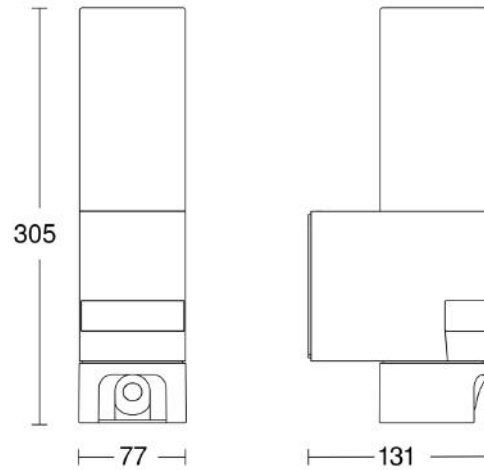

Technical specifications

Dimensions (L x W x H)	131 x 78 x 305 mm
Mains power supply	220 – 240 V / 50 – 60 Hz
Mounting height max.	2,00 m
Sensor Technology	passive infrared
Output	14,3 W
Interconnection	No
Luminous flux	781 lm
Efficiency	54 lm/W
Colour temperature	3000 K
Colour Rendering Index CRI	80-89
With lamp	Yes, STEINEL LED system
Lamp	LED cannot be replaced
LED life expectancy (max. °C)	50000 h
Base	without
LED cooling system	Passive Thermo Control
With motion detector	Yes
Detection angle	180 °
Angle of aperture	90 °
Sneak-by guard	No

Capability of masking out individual segments	No
Electronic scalability	Yes
Mechanical scalability	No
Reach, radial	r = 2 m (6 m ²)
Photo-cell controller	Yes
Twilight setting	10 – 10000 lx
Time setting	60 s – 15 Min.
Basic light level function	Yes
Soft light start	Yes
Impact resistance	IK03
IP-rating	IP44
Protection class	I
Ambient temperature	-10 – 40 °C
Housing material	Aluminium
Cover material	Glass opal
Manufacturer's Warranty	3 years
Settings via	Wi-Fi
With remote control	Yes
PU1, EAN	4007841052997

<https://www.steinell.de>

Sensor-switched outdoor light

L 600 CAM

EAN 4007841 052997

Detection Zone

Mögliche Montagehöhe: 1,80 m – 2,00 m
Orange: radial
Schwarz: tangential

Dimension Drawing

Master circuit diagram