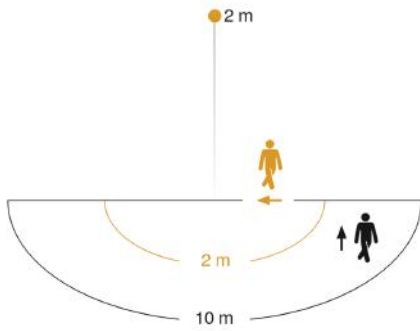

Technical specifications

Dimensions (L x W x H)	131 x 78 x 305 mm
Mains power supply	220 – 240 V / 50 – 60 Hz
Mounting height max.	2,00 m
Sensor Technology	passive infrared
Output	14,3 W
Interconnection	No
Luminous flux	781 lm
Efficiency	54 lm/W
Colour temperature	3000 K
Colour Rendering Index CRI	80-89
With lamp	Yes, STEINEL LED system
Lamp	LED cannot be replaced
LED life expectancy (max. °C)	50000 h
Base	without
LED cooling system	Passive Thermo Control
With motion detector	Yes
Detection angle	180 °
Angle of aperture	90 °
Sneak-by guard	No

Capability of masking out individual segments	No
Electronic scalability	Yes
Mechanical scalability	No
Reach, radial	r = 2 m (6 m ²)
Photo-cell controller	Yes
Twilight setting	10 – 10000 lx
Time setting	60 s – 15 Min.
Basic light level function	Yes
Soft light start	Yes
Impact resistance	IK03
IP-rating	IP44
Protection class	I
Ambient temperature	-10 – 40 °C
Housing material	Aluminium
Cover material	Glass opal
Manufacturer's Warranty	3 years
Settings via	Wi-Fi
With remote control	Yes
PU1, EAN	4007841052997

<https://www.steinell.de>

Sensor-switched outdoor light

L 600 CAM

EAN 4007841 052997

Detection Zone

Mögliche Montagehöhe: 1,80 m – 2,00 m
Orange: radial
Schwarz: tangential

Dimension Drawing

Master circuit diagram