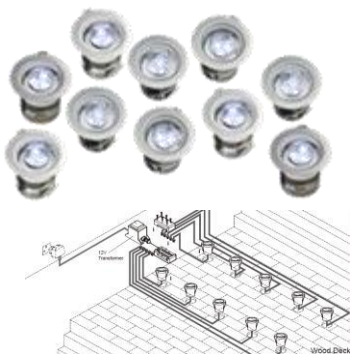

### IP68 CIRCULAR LED PRE-WIRED KIT (3 SMD LEDs)

	5 fittings	10 fittings
	<b>R3LED5S-01</b>	<b>R3LED10S-01</b>
	<b>R3LED5S-07</b>	<b>R3LED10S-07</b>
<b>Diameter(mm):</b>	30	30
<b>Depth(mm):</b>	25	25
<b>Cut-out(mm):</b>	22	22
<b>Power per head(W):</b>	0.36	0.36
<b>Total Power (W):</b>	1.8	3.6
<b>IP Rating</b>	<b>Head:</b> 68	68
	<b>Junction box:</b> 44	44
	<b>Transformer:</b> 44	44
<b>Warranty:</b>	2	2
<b>Weight (Kg):</b>	1.38	1.75
<b>Box Qty:</b>	8	8