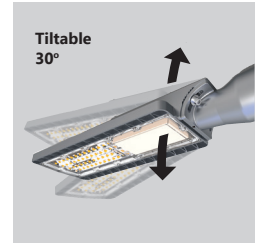

## Valo 100W 4000K Datasheet

14000lm LED Street Light

PXVALO100W

Watts (W)	100
L (mm)	623
W (mm)	200
H (mm)	76
Pole Ø (mm)	60

Dimensions	623*200*76mm
Wattage	100W
Input Voltage	100-240V
Frequency	50-60Hz
Current (A)	0.5
Colour Temperature	4000K
Ra	≥70
Power Factor	≥0.9
Ta(°C)	-20~45
Lumens	14000
Efficiency	140Lm/W
Lifetime	50,000h
Colour	Dark Grey
Beam Angle	Type II
Tiltable	30°
IP Rating	IP65
Certification	CE, CB, ENEC
Fitting Warranty	5 Years

### Features & Applications

- Tiltable 30°
- 4000K colour temperature
- Highly Efficient 140 Lm/W
- Excellent photometric design
- Complete with NEMA socket
- IP65 protection rating
- 60mm pole diameter size
- 76mm spigot available (to be ordered separately)
- 50,000 hour lifetime
- Excellent heat dissipation to extend the life of the LEDs.
- 5 year warranty