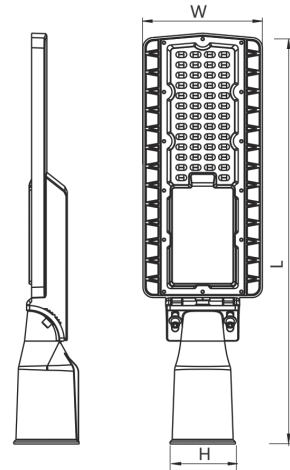

## Valo 100W 4000K Datasheet

14000lm LED Street Light

PXVALO100W

Watts (W)	100
L (mm)	623
W (mm)	200
H (mm)	76
Pole Ø (mm)	60

Dimensions	623*200*76mm
Wattage	100W
Input Voltage	100-240V
Frequency	50-60Hz
Current (A)	0.5
Colour Temperature	4000K
Ra	≥70
Power Factor	≥0.9
Ta(°C)	-20~45
Lumens	14000
Efficiency	140Lm/W
Lifetime	50,000h
Colour	Dark Grey
Beam Angle	Type II
Tiltable	30°
IP Rating	IP65
Certification	CE, CB, ENEC
Fitting Warranty	5 Years

### Features & Applications

- Tiltable 30°
- 4000K colour temperature
- Highly Efficient 140 Lm/W
- Excellent photometric design
- Complete with NEMA socket
- IP65 protection rating
- 60mm pole diameter size
- 76mm spigot available (to be ordered separately)
- 50,000 hour lifetime
- Excellent heat dissipation to extend the life of the LEDs.
- 5 year warranty