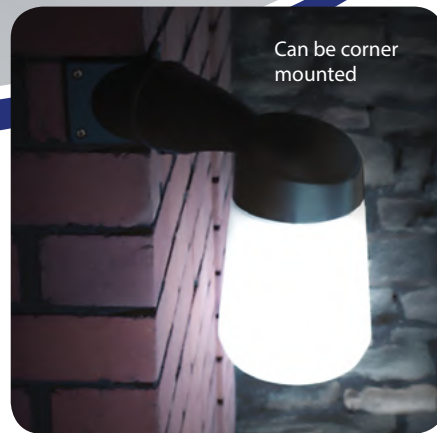

**PERFECT FOR OUTDOOR APPLICATIONS  
REQUIRING CORNER LIGHTING**

Shown with  
Optional  
Corner  
Brackets

**EternaPro**  
**LED**  
**5 YEAR**  
Warranty\*

ENERGY LABEL

**Eterna** WGLEDBK/WH

**A+**

**9.50 kWh/1000h**

**Eterna** WGLEDBK/WH

This luminaire is compatible with bulbs of the energy classes:

This luminaire is sold with a bulb of the energy class: **A+**

874/2012

**LED LAMP SPECIFICATIONS:**

Nominal luminous flux	<b>806 lm</b>
Rated Wattage	9.5W
Rated luminous flux	806 lm
Nominal life time of the lamp	25,000 hrs
Colour temperature	2700K
Number of switching cycles before premature lamp failure	100,000
Warm-up time up to 60 % of the full light output	Instant full light
Dimmable	No
Lamp dimensions (L/Ø)	110x60mm
Nominal beam angle	220°
Cap type	ES (E27)
Rated power	9.5W
Rated lamp lifetime	25,000 hrs
Lamp power factor	≥0.5
Lumen maintenance factor at end of nominal life	>70%
Starting time	Instant full light
Colour rendering	>80 Ra
Colour consistency	Within 6 step Macadam ellipse
Rated beam angle	220°
Voltage	240V
Frequency Hz	50Hz

**LED WELL GLASS FITTING WITH PC DIFFUSER & OPTIONAL CORNER BRACKET**

- Requires 1 x LED ES lamp (included). Fitting is rated at 23W max
- This luminaire is compatible with bulbs of the energy classes: A+ to E and is sold with a bulb of the energy class: A+
- Bracket included for optional corner mounting: complete solution for flat wall or corner mounting
- Aluminium alloy construction in white or black finish with white polycarbonate diffuser
- Low energy consumption and prolonged lamp life
- BESA box mounting

• M.O.M: 1 / O.P.Q: 4

Code	Colour	Wattage	Colour Temp.	Lumens	Avg. Rated Life (Hrs)	IP Rating
WGLEDBK	Black	9.5W	2700K	806 lm	25,000 hrs	IP65
WGLEDDWH	White					

**Flexible fittings ideally suited for outdoor applications requiring corner lights**