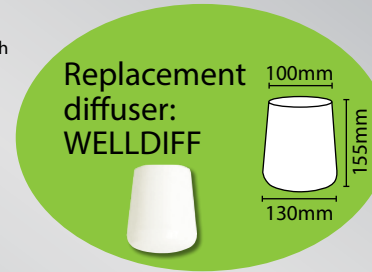

**PERFECT FOR OUTDOOR APPLICATIONS  
REQUIRING CORNER LIGHTING**

Shown with  
Optional  
Corner  
Brackets

**EternaPro**  
**LED**  
**5 YEAR**  
Warranty\*

ENERGY LABEL

**Eterna** WGLEDBK/WH

**A+**

**9.50 kWh/1000h**

**Eterna** WGLEDBK/WH

This luminaire is compatible with bulbs of the energy classes:

This luminaire is sold with a bulb of the energy class: **A+**

874/2012

**LED LAMP SPECIFICATIONS:**

Nominal luminous flux	<b>806 lm</b>
Rated Wattage	9.5W
Rated luminous flux	806 lm
Nominal life time of the lamp	25,000 hrs
Colour temperature	2700K
Number of switching cycles before premature lamp failure	100,000
Warm-up time up to 60 % of the full light output	Instant full light
Dimmable	No
Lamp dimensions (L/Ø)	110x60mm
Nominal beam angle	220°
Cap type	ES (E27)
Rated power	9.5W
Rated lamp lifetime	25,000 hrs
Lamp power factor	≥0.5
Lumen maintenance factor at end of nominal life	>70%
Starting time	Instant full light
Colour rendering	>80 Ra
Colour consistency	Within 6 step Macadam ellipse
Rated beam angle	220°
Voltage	240V
Frequency Hz	50Hz

**LED WELL GLASS FITTING WITH PC DIFFUSER & OPTIONAL CORNER BRACKET**

- Requires 1 x LED ES lamp (included). Fitting is rated at 23W max
- This luminaire is compatible with bulbs of the energy classes: A+ to E and is sold with a bulb of the energy class: A+
- Bracket included for optional corner mounting: complete solution for flat wall or corner mounting
- Aluminium alloy construction in white or black finish with white polycarbonate diffuser
- Low energy consumption and prolonged lamp life
- BESA box mounting

• M.O.M: 1 / O.P.Q: 4

Code	Colour	Wattage	Colour Temp.	Lumens	Avg. Rated Life (Hrs)	IP Rating
WGLEDBK	Black	9.5W	2700K	806 lm	25,000 hrs	IP65
WGLEDDWH	White					

**Flexible fittings ideally suited for outdoor applications requiring corner lights**