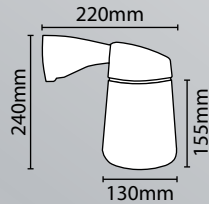

**PERFECT FOR OUTDOOR APPLICATIONS  
REQUIRING CORNER LIGHTING**

Shown with  
Optional  
Corner  
Brackets

**EternaPro**  
**LED**  
**5 YEAR**  
Warranty\*

ENERGY LABEL

**Eterna** WGLEDBK/WH

**A+**

**9.50 kWh/1000h**

**Eterna** WGLEDBK/WH

This luminaire is compatible with bulbs of the energy classes:

This luminaire is sold with a bulb of the energy class: **A+**

874/2012

**LED LAMP SPECIFICATIONS:**

Nominal luminous flux	<b>806 lm</b>
Rated Wattage	9.5W
Rated luminous flux	806 lm
Nominal life time of the lamp	25,000 hrs
Colour temperature	2700K
Number of switching cycles before premature lamp failure	100,000
Warm-up time up to 60 % of the full light output	Instant full light
Dimmable	No
Lamp dimensions (L/Ø)	110x60mm
Nominal beam angle	220°
Cap type	ES (E27)
Rated power	9.5W
Rated lamp lifetime	25,000 hrs
Lamp power factor	≥0.5
Lumen maintenance factor at end of nominal life	>70%
Starting time	Instant full light
Colour rendering	>80 Ra
Colour consistency	Within 6 step Macadam ellipse
Rated beam angle	220°
Voltage	240V
Frequency Hz	50Hz

**LED WELL GLASS FITTING WITH PC DIFFUSER & OPTIONAL CORNER BRACKET**

- Requires 1 x LED ES lamp (included). Fitting is rated at 23W max
- This luminaire is compatible with bulbs of the energy classes: A+ to E and is sold with a bulb of the energy class: A+
- Bracket included for optional corner mounting: complete solution for flat wall or corner mounting
- Aluminium alloy construction in white or black finish with white polycarbonate diffuser
- Low energy consumption and prolonged lamp life
- BESA box mounting

• M.O.M: 1 / O.P.Q: 4

Code	Colour	Wattage	Colour Temp.	Lumens	Avg. Rated Life (Hrs)	IP Rating
WGLEDBK	Black	9.5W	2700K	806 lm	25,000 hrs	IP65
WGLEDDWH	White					

**Flexible fittings ideally suited for outdoor applications requiring corner lights**