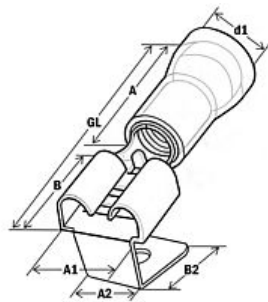

Art.No. 260412

Socket sleeves (female) with branch

- Brass, tin-plated, PVC-insulated
- with vibration-free copper sleeve
- Easy Entry

Art.No.	260412
EAN	4011923089351
Cross section	1.5 - 2,5 mm ²
Plug	6,3x0,8
Colour insulation	Blue
d1	4.3 mm
A	9.5 mm
TL	22.2 mm
B	7.8 mm
Dealer Box	500
Material insulation	PVC
VPE	100